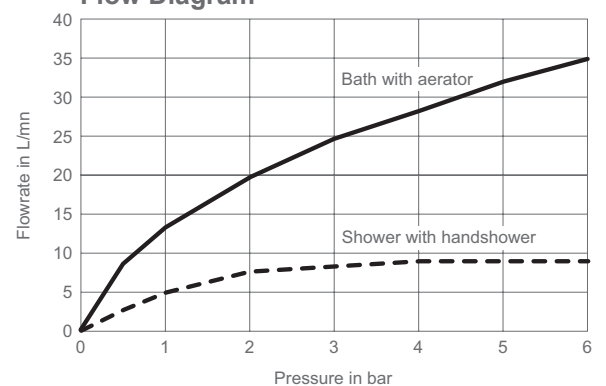

## Avid Single-Lever 3-Hole Deck-Mount Bath Filler with Handshower

97360D

**Product Description:** Avid single-lever 3-hole deck-mount bath filler with handshower

**Colour/Finish:** Polished Chrome

**Material:** Brass Body

**Minimum Pressure:** 0.5 bar

**Product Weight (kg):** 6.1

**Fixings Included:** Yes

**Guarantee (Years):** 5

Flow Diagram

**Additional Information:** KOHLER® finishes resist corrosion and tarnishing, whilst solid brass construction ensures durability and reliability.

## Dimensions (mm)