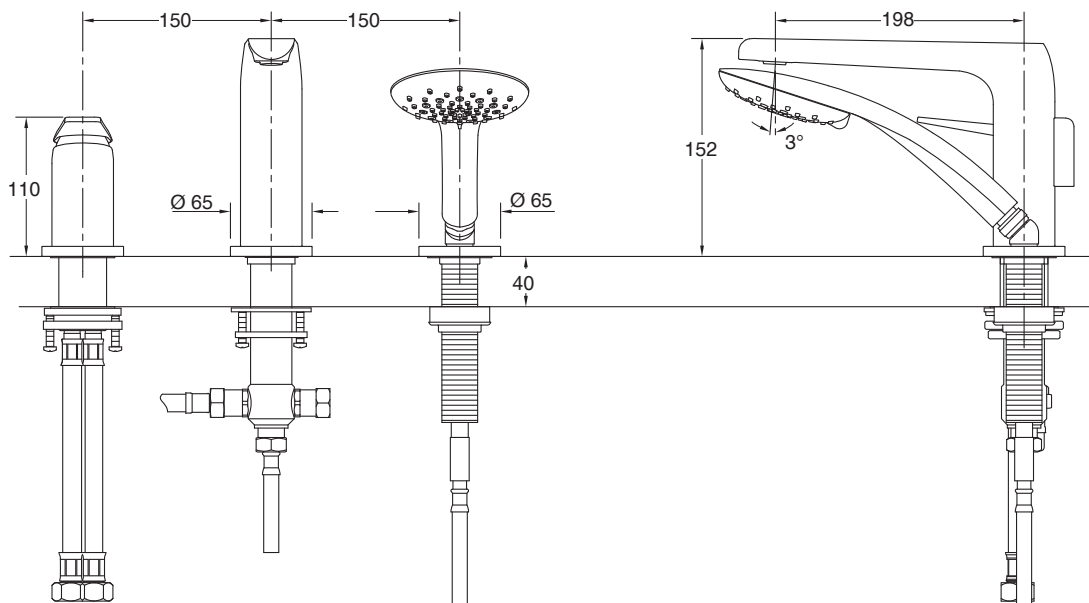

## Avid Single-Lever 3-Hole Deck-Mount Bath Filler with Handshower

97360D

**Product Description:** Avid single-lever 3-hole deck-mount bath filler with handshower

**Colour/Finish:** Polished Chrome

**Material:** Brass Body

**Minimum Pressure:** 0.5 bar

**Product Weight (kg):** 6.1

**Fixings Included:** Yes

**Guarantee (Years):** 5

Flow Diagram

**Additional Information:** KOHLER® finishes resist corrosion and tarnishing, whilst solid brass construction ensures durability and reliability.

## Dimensions (mm)